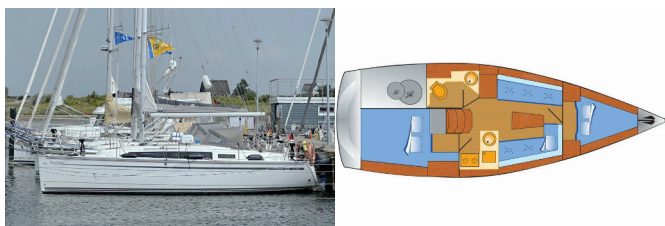

Yacht Base	Heiligenhafen, Germany
Yacht ID	9914
Yacht Brands	Bavaria
Yacht Name	Claysea
Production Year	2016
Length	33 Ft
Cabins	2
Berths	4
WC/Shower	1

DECK: Anchor, Bilge pump - Mechanic, Black ball, Boat hook, Bosun's chair (Safe seat)(boatswain's chair), Cockpit table, Cockpit/stern, outside shower, Deck brush, Electric anchor windlass, Fenders, Mooring ropes, Spotlight / Headlights, Sprayhood