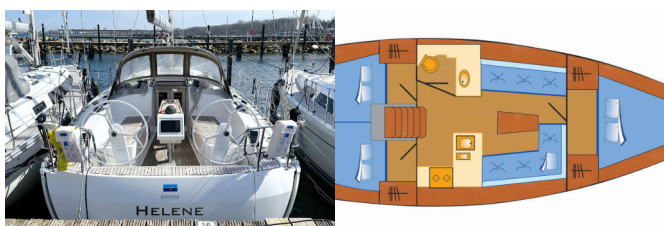

Yacht Base	Heiligenhafen, Germany
Yacht ID	9908
Yacht Brands	Bavaria
Yacht Name	Helene
Production Year	2015
Length	37 Ft
Cabins	3
Berths	6
WC/Shower	1

DECK: Anchor, Bilge pump - Mechanic, Black ball, Boat hook, Bosun's chair (Safe seat)(boatswain's chair), Cockpit table, Cockpit/stern, outside shower, Deck brush, Electric anchor windlass, Fenders, Mooring ropes, Spotlight / Headlights, Sprayhood