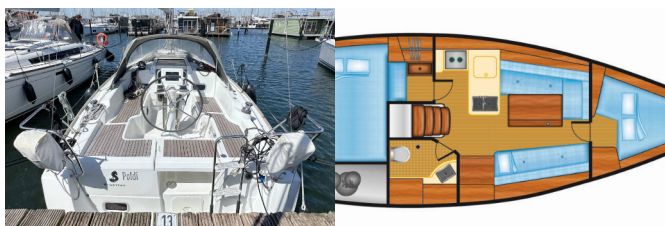

OCEANIS 31

Poldi (2011)

Allure Navis D.O.O. • Antuna Branka Šimića 33 • 21000 Split • Croatia

Phone: +385 95 502 0094

Phone 2: +385 99 844 2210

E-mail: info@allure-navis.com

Web: www.allure-navis.com

Yacht Base	Heiligenhafen, Germany
Yacht ID	9889
Yacht Brands	Beneteau
Yacht Name	Poldi
Production Year	2011
Length	32 Ft
Cabins	2
Berths	4
WC/Shower	1

DECK: Anchor, Bilge pump - Mechanic, Black ball, Boat hook, Bosun's chair (Safe seat)(boatswain's chair), Cockpit table, Cockpit/stern, outside shower, Deck brush, Electric anchor windlass, Fenders, Mooring ropes, Spotlight / Headlights, Sprayhood

ENTERTAINMENT: Radio CD player, TV + DVD

GALLEY: Dishes, Electrical kettle, Hot water, Kitchen utensils (Galley equipment, cutlery), Oven, Stove

INTERIOR: Barometer, Clock, Coolbox

NAVIGATION: Autopilot, Binoculars, Bow thruster, Compass, Divider, nautic chart, Echosounder/Depthsounder, GPS chart plotter, Logge/Lot/Speed, Navigation/position Lights, Triangles, Wind instrument/Anemometer

SAFETY: Automatic Inflatable Life Jacket, Fire extinguisher, First aid kit, Flashlight, Fog horn, Guard rail, Horseshoe lifebuoy, Life belts (Safety harness), Lifelines, Liferaft, Set of tools, Signal rockets and torches, Wire (shroud) cutter

SAILS: Winch

YACHT ELECTRICS: Heating, Shore connection 220 V