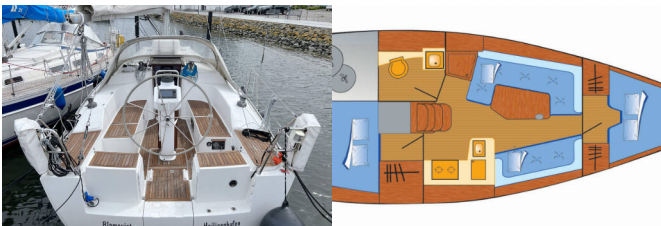

HANSE 320

Blomquist (2009)

Allure Navis D.O.O. • Antuna Branka Šimića 33 • 21000 Split • Croatia

Phone: +385 95 502 0094

Phone 2: +385 99 844 2210

E-mail: info@allure-navis.com

Web: www.allure-navis.com

Yacht Base	Heiligenhafen, Germany
Yacht ID	9881
Yacht Brands	Hanse Yachts
Yacht Name	Blomquist
Production Year	2009
Length	32 Ft
Cabins	2
Berths	4
WC/Shower	1

DECK: Anchor, Bilge pump - Mechanic, Black ball, Boat hook, Bosun's chair (Safe seat)(boatswain's chair), Cockpit table, Cockpit/stern, outside shower, Deck brush, Electric anchor windlass, Fenders, Mooring ropes, Spotlight / Headlights, Sprayhood

ENTERTAINMENT: Radio CD player

GALLEY: Dishes, Electrical kettle, Hot water, Kitchen utensils (Galley equipment, cutlery), Oven, Stove

INTERIOR: Barometer, Clock, Coolbox

NAVIGATION: Autopilot, Binoculars, Compass, Divider, nautic chart, Echosounder/Depthsounder, GPS chart plotter, Logge/Lot/Speed, Navigation/position Lights, Triangles, Wind instrument/Anemometer

SAFETY: Automatic Inflatable Life Jacket, Fire extinguisher, First aid kit, Flashlight, Fog horn, Guard rail, Horseshoe lifebuoy, Life belts (Safety harness), Lifelines, Liferaft, Set of tools, Signal rockets and torches, Wire (shroud) cutter

SAILS: Winch

YACHT ELECTRICS: Shore connection 220 V