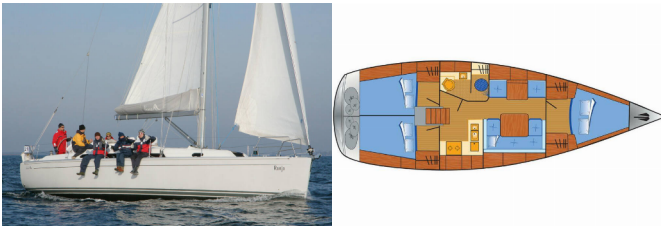

Web: [www.allure-navis.com](http://www.allure-navis.com)

<b>Yacht Base</b>	Barth, Yachtwerft Ramin, Germany
<b>Yacht ID</b>	9880
<b>Yacht Brands</b>	Hanse Yachts
<b>Yacht Name</b>	Ronja
<b>Production Year</b>	2009
<b>Length</b>	37 Ft
<b>Cabins</b>	3
<b>Berths</b>	6
<b>WC/Shower</b>	1

**DECK:** Anchor, Bilge pump - Mechanic, Black ball, Boat hook, Bosun's chair (Safe seat)(boatswain's chair), Cockpit table, Cockpit/stern, outside shower, Deck brush, Electric anchor windlass, Fenders, Mooring ropes, Spotlight / Headlights, Sprayhood