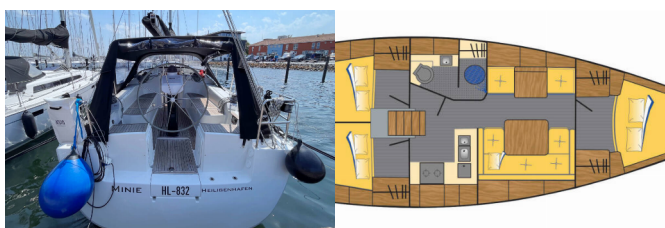

HANSE 370

Minie (2009)

Allure Navis D.O.O. • Antuna Branka Šimića 33 • 21000 Split • Croatia

Phone: +385 95 502 0094

Phone 2: +385 99 844 2210

E-mail: info@allure-navis.com

Web: www.allure-navis.com

Yacht Base	Heiligenhafen, Germany
Yacht ID	9879
Yacht Brands	Hanse Yachts
Yacht Name	Minie
Production Year	2009
Length	37 Ft
Cabins	3
Berths	6
WC/Shower	1

DECK: Anchor, Bilge pump - Mechanic, Black ball, Boat hook, Bosun's chair (Safe seat)(boatswain's chair), Cockpit table, Cockpit/stern, outside shower, Deck brush, Electric anchor windlass, Fenders, Mooring ropes, Spotlight / Headlights, Sprayhood