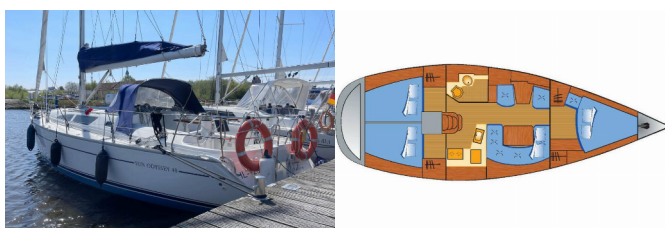

Web: [www.allure-navis.com](http://www.allure-navis.com)

<b>Yacht Base</b>	Barth, Yachtwerft Ramin, Germany
<b>Yacht ID</b>	9869
<b>Yacht Brands</b>	Jeanneau
<b>Yacht Name</b>	Moulin Rouge
<b>Production Year</b>	2002
<b>Length</b>	40 Ft
<b>Cabins</b>	3
<b>Berths</b>	6
<b>WC/Shower</b>	2

**DECK:** Anchor, Bilge pump - Mechanic, Black ball, Boat hook, Bosun's chair (Safe seat)(boatswain's chair), Cockpit table, Deck brush, Electric anchor windlass, Fenders, Mooring ropes, Spotlight / Headlights, Sprayhood