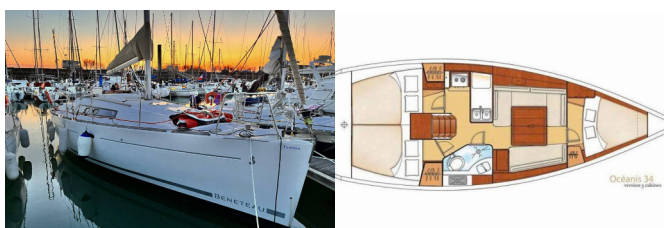

Web: [www.allure-navis.com](http://www.allure-navis.com)

**DECK:** Dinghy, Electric anchor windlass, Swimming ladder

**ENTERTAINMENT:** Outdoor speakers, Radio mp3 player

**GALLEY:** Electrical kettle, Oven, Refrigerator, Stove

**INTERIOR:** Convertible table, Salon

**NAVIGATION:** AIS, Autopilot, Depthsounder, GPS chart plotter, Speedometer (Speed log), Wind instrument/Anemometer

**SAFETY:** VHF radio

**SAILS:** Lazy bag, Lazy jacks, Self tailing (manual) winch