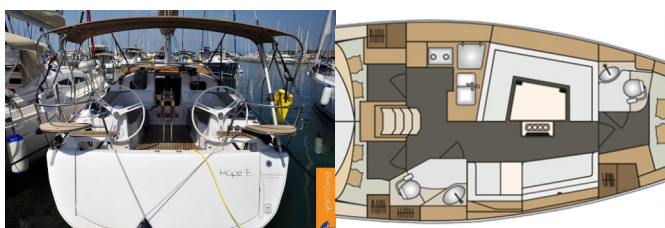

Yacht Base	Izola, Slovenia
Yacht ID	9817
Yacht Brands	Elan Marine
Yacht Name	Hope E.
Production Year	2017
Length	39 Ft
Cabins	3
Berths	6 + 2
WC/Shower	2

ADDITIONAL: Flag

COMFORT: Bed linen, Pillows

DECK: Anchor, Anchor with chain, Bimini top, Boat hook, Bosun's chair (Safe seat)(boatswain's chair), Cockpit table, Cockpit/stern, outside shower, Deck brush, Dinghy, Electric anchor windlass, Fenders, Gangway, Jerry cans for fuel, Mooring ropes, Plastic bucket, Sponge, Sprayhood, Winch handles