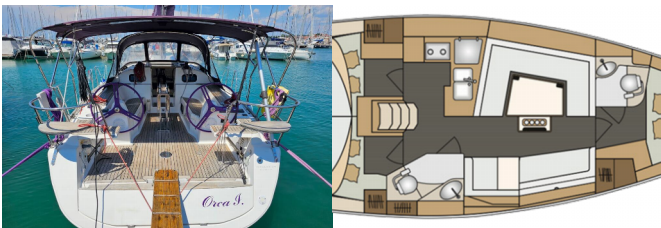

Yacht Base	Izola, Slovenia
Yacht ID	9816
Yacht Brands	Elan Marine
Yacht Name	Orca.I
Production Year	2017
Length	39 Ft
Cabins	3
Berths	6 + 2
WC/Shower	2

ADDITIONAL: Flag

COMFORT: Bed linen, Pillows

DECK: Anchor, Anchor with chain, Bimini top, Boat hook, Bosun's chair (Safe seat)(boatswain's chair), Cockpit table, Cockpit/stern, outside shower, Deck brush, Dinghy, Electric anchor windlass, Fenders, Gangway, Jerry cans for fuel, Mooring ropes, Plastic bucket, Sponge, Sprayhood, Winch handles