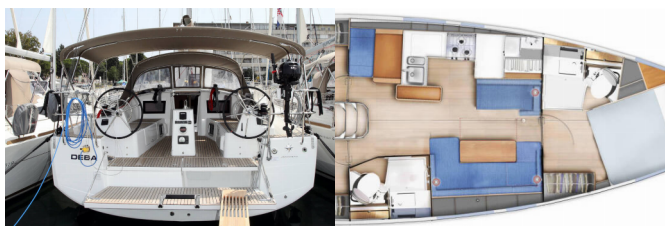

SUN ODYSSEY 410

Deba (2021)

Allure Navis D.O.O. • Antuna Branka Šimića 33 • 21000 Split • Croatia

Phone: +385 95 502 0094

Phone 2: +385 99 844 2210

E-mail: info@allure-navis.com

Web: www.allure-navis.com

Yacht Base	ACI Marina Pula, Croatia
Yacht ID	9777
Yacht Brands	Jeanneau
Yacht Name	Deba
Production Year	2021
Length	41 Ft
Cabins	3
Berths	6 + 2
WC/Shower	2

COMFORT: Cockpit cushions

DECK: Anchor with chain, Bathing platform, Bimini top, Cockpit table, Cockpit/stern, outside shower, Dinghy, Electric anchor windlass, Fenders, Main Deck Compass, Mooring ropes, Spare anchor (Reserve, Auxiliary anchor), Teak cockpit