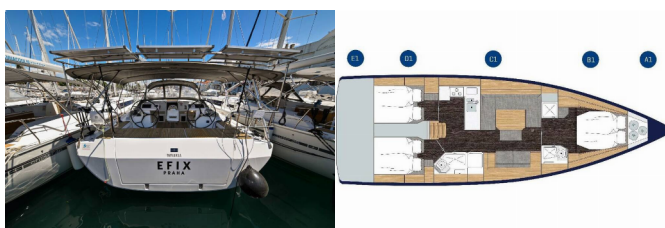

BAVARIA C45

Efix (2024)

Allure Navis D.O.O. • Antuna Branka Šimića 33 • 21000 Split • Croatia

Phone: +385 95 502 0094

Phone 2: +385 99 844 2210

E-mail: info@allure-navis.com

Web: www.allure-navis.com

Yacht Base	Marina Zadar (ex. Tankercomerc), Croatia
Yacht ID	9750
Yacht Brands	Bavaria
Yacht Name	Efix
Production Year	2024
Length	46 Ft
Cabins	3
Berths	6 + 2
Max Persons	8
WC/Shower	2

COMFORT: Cockpit cushions

DECK: Bathing platform, Bimini top, Boat hook, Bosun's chair (Safe seat)(boatswain's chair), Cockpit table, Cockpit/stern, outside shower, Dinghy, Electric anchor windlass, Fenders, Main Deck Compass, Mooring ropes, Sprayhood, Teak cockpit