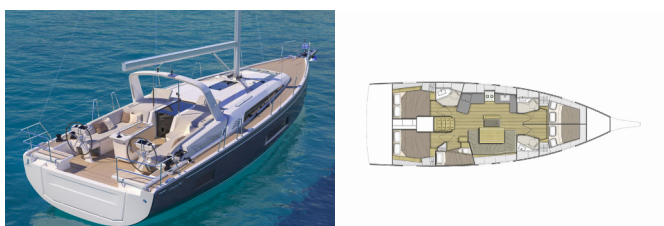

OCEANIS 46.1

Bieckert (2025)

Allure Navis D.O.O. • Antuna Branka Šimića 33 • 21000 Split • Croatia

Phone: +385 95 502 0094

Phone 2: +385 99 844 2210

E-mail: info@allure-navis.com

Web: www.allure-navis.com

Yacht Base	Ibiza, Club Nàutic Sant Antoni De Portmany, Spain
Yacht ID	9728
Yacht Brands	Beneteau
Yacht Name	Bieckert
Production Year	2025
Length	48 Ft
Cabins	5
Berths	10 + 2
WC/Shower	3

COMFORT: Cockpit cushions

DECK: Bathing platform, Bilge pump - Mechanic, Bimini top, Cockpit table, Cockpit/stern, outside shower, Dinghy, Electric anchor windlass, Grill/Barbecue/Plancha, Ice box in cockpit, Main anchor, Outboard engine, Spare anchor (Reserve, Auxiliary anchor), Sprayhood

SAILS: Electric winch, Self tailing Genoa winch

YACHT ELECTRICS: 220V socket, Air Conditioning, Battery charger, Inverter, USB sockets, Watermaker - desalinator

PRICE AND AVAILABILITY

Oceanis 46.1 Bieckert (2025)