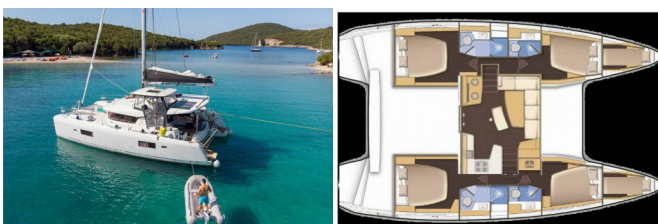

Yacht Base	Corfu, Gouvia Marina, Greece
Yacht ID	971
Yacht Brands	Lagoon
Yacht Name	Dream Of Life
Production Year	2019
Length	42 Ft
Cabins	4 + 2
Berths	8 + 2
Max Persons	12
WC/Shower	4 + 1

COMFORT: Cockpit cushions

DECK: Anchor with chain, Bilge pump - Mechanic, Bimini top, Black ball, Boat hook, Bosun's chair (Safe seat)(boatswain's chair), Cockpit table, Deck brush, Dinghy, Dinghy (byboat) pump, Electric anchor windlass, Fenders, Fuel funnel, Jerry cans for diesel, Mooring ropes, Outboard engine, Plastic bucket, Repair box for dinghy, Spare anchor (Reserve, Auxiliary anchor), Sprayhood, Teak cockpit, Winch handles