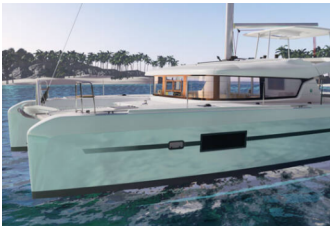

Web: [www.allure-navis.com](http://www.allure-navis.com)

**DECK:** Anchor winch remote control, Bimini top, Cockpit/stern, outside shower, Electric anchor windlass, Sprayhood

**ENTERTAINMENT:** AUX Input, Radio mp3 player, TV + DVD

**SAILS:** Electric winch

**YACHT ELECTRICS:** Air Conditioning, Generator, Heating, Inverter, Solar panels, Watermaker - desalinator

<b>Yacht Base</b>	Mallorca, Porto Colom, Spain
<b>Yacht ID</b>	9689
<b>Yacht Brands</b>	Lagoon
<b>Yacht Name</b>	Parceval
<b>Production Year</b>	2025
<b>Length</b>	42 Ft
<b>Cabins</b>	4 + 1
<b>Berths</b>	8 + 2 + 1
<b>WC/Shower</b>	4