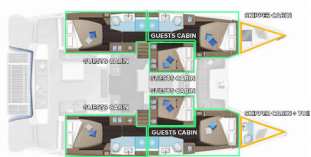

LAGOON 51

Lavina (2024)

Allure Navis D.O.O. • Antuna Branka Šimića 33 • 21000 Split • Croatia

Phone: +385 95 502 0094

Phone 2: +385 99 844 2210

E-mail: info@allure-navis.com

Web: www.allure-navis.com

Yacht Base	Marina Kastela, Croatia
Yacht ID	9662
Yacht Brands	Lagoon
Yacht Name	Lavina
Production Year	2024
Length	50 Ft
Cabins	6 + 1
Berths	12 + 1
Max Persons	12
WC/Shower	4

COMFORT: Fly deck with cushions and mattresses, Forward cockpit cushions

DECK: Cockpit fridge, Cockpit light, Dinghy hydraulic lifting system, Dinghy with outboard engine, Flybridge, Forward cockpit, Hard Top Bimini, Hydraulic lifting swimming platform, Ice box in cockpit, Remote control for anchor winch with chain counter at helm, Teak cockpit

ENTERTAINMENT: TV, TV antenna, Underwater lights

GALLEY: Coffee machine, Dishwasher, Freezer, Freshwater treatment plant, Ice maker, Refrigerator

INTERIOR: Carpet, Electric fans, Electric fans in cabins, Electric toilet, Foldable table

NAVIGATION: Autopilot, Complete navigation equipment

SAFETY: Safety equipment

SAILS: Aluminium canoe boom, Genoa

YACHT ELECTRICS: Air Conditioning, Generator, Heating, Inverter, Solar panels, Watermaker - desalinator