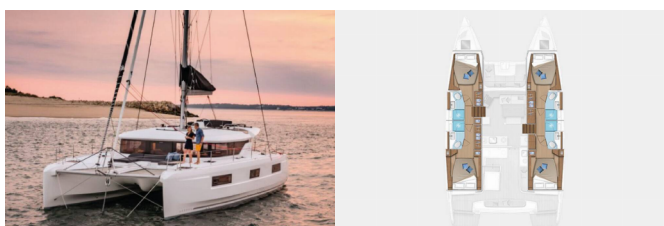

LAGOON 46

Silver Elli (2023)

Allure Navis D.O.O. • Antuna Branka Šimića 33 • 21000 Split • Croatia

Phone: +385 95 502 0094

Phone 2: +385 99 844 2210

E-mail: info@allure-navis.com

Web: www.allure-navis.com

Yacht Base	Ibiza, Club Nàutic Sant Antoni De Portmany, Spain
Yacht ID	9642
Yacht Brands	Lagoon
Yacht Name	Silver Elli
Production Year	2023
Length	46 Ft
Cabins	4 + 2
Berths	8 + 2 + 2
WC/Shower	4