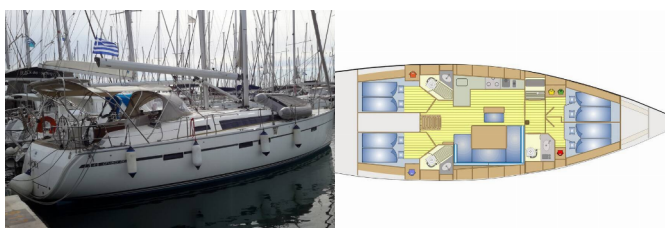

Yacht Base	Athens, Alimos Marina, Greece
Yacht ID	964
Yacht Brands	Bavaria
Yacht Name	Aurora
Production Year	2016
Length	47 Ft
Cabins	4
Berths	8
Max Persons	8
WC/Shower	3

COMFORT: Bedlinen and towels, Blankets, Cockpit cushions, Pillows

DECK: Bathing platform, Bimini top, Bosun's chair (Safe seat) (boatswain's chair), Cockpit table, Cockpit/stern, outside shower, Dinghy, Electric anchor windlass, Gangway, Main anchor, Main Deck Compass, Spare anchor (Reserve, Auxiliary anchor), Sprayhood, Swimming ladder, Teak cockpit