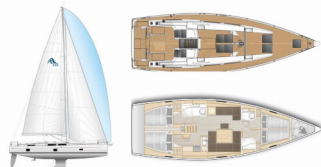

Web: [www.allure-navis.com](http://www.allure-navis.com)

---

<b>Yacht Base</b>	Lavrion - Olympic Marine, Greece
<b>Yacht ID</b>	963
<b>Yacht Brands</b>	Hanse Yachts
<b>Yacht Name</b>	Oreo
<b>Production Year</b>	2019
<b>Length</b>	46 Ft
<b>Cabins</b>	4
<b>Berths</b>	8 + 2
<b>Max Persons</b>	10
<b>WC/Shower</b>	2

**COMFORT:** Bed linen, Blankets, Cockpit cushions, Mosquito nets, Pillows, Sunshades, Towels

**DECK:** Anchor with chain, Bathing platform, Bilge pump - Mechanic, Bimini top, Bosun's chair (Safe seat)(boatswain's chair), Cockpit table, Cockpit/stern, outside shower, Dinghy, Electric anchor windlass, Fenders, Jet thruster, Mooring ropes, Sprayhood, Swimming ladder, Teak cockpit, Winch handles