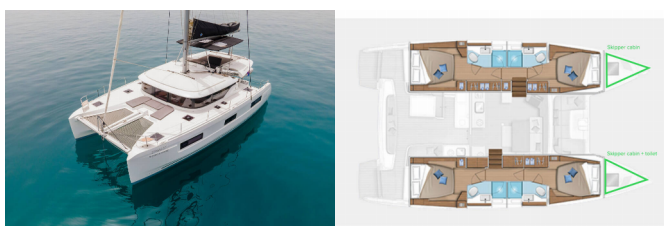

LAGOON 46

Summer Magic (2023)

Allure Navis D.O.O. • Antuna Branka Šimića 33 • 21000 Split • Croatia

Phone: +385 95 502 0094

Phone 2: +385 99 844 2210

E-mail: info@allure-navis.com

Web: www.allure-navis.com

Yacht Base	Marina Kastela, Croatia
Yacht ID	9626
Yacht Brands	Lagoon
Yacht Name	Summer Magic
Production Year	2023
Length	46 Ft
Cabins	4 + 2
Berths	8 + 1 + 2
WC/Shower	4 + 1

COMFORT: Cockpit cushions, Fly deck with cushions and mattresses, Sun mattresses

DECK: Anchor with chain, Bathing platform, Bimini top, Cockpit fridge, Cockpit sides with windows, Davit, Dinghy, Electric anchor windlass, Fenders, Fly sunbathing area, Flybridge, Forward cockpit, Hard Top Bimini, Outboard engine, Remote control for anchor winch with chain counter at helm, Teak cockpit