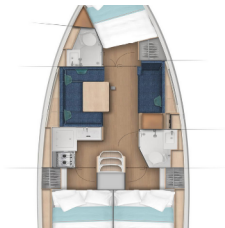

SUN ODYSSEY 380

4 Elli (2023)

Allure Navis D.O.O. • Antuna Branka Šimića 33 • 21000 Split • Croatia

Phone: +385 95 502 0094

Phone 2: +385 99 844 2210

E-mail: info@allure-navis.com

Web: www.allure-navis.com

Yacht Base	Palma De Mallorca, La Lonja, Spain
Yacht ID	9621
Yacht Brands	Jeanneau
Yacht Name	4 Elli
Production Year	2023
Length	37 Ft
Cabins	3
Berths	6 + 2
Max Persons	8
WC/Shower	2

COMFORT: Cockpit cushions

DECK: Anchor, Bathing platform, Bimini top, Bosun's chair (Safe seat)(boatswain's chair), Cockpit table, Cockpit/stern, outside shower, Dinghy, Electric anchor windlass, Fenders, Gangway, Ropes, Sprayhood, Swimming ladder, Teak cockpit, Water hose