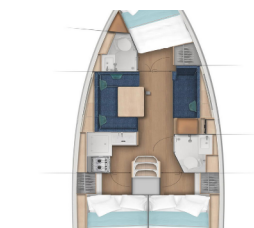

<b>Yacht Base</b>	ACI Marina Trogir, Croatia
<b>Yacht ID</b>	9590
<b>Yacht Brands</b>	Jeanneau
<b>Yacht Name</b>	Bright Elli
<b>Production Year</b>	2022
<b>Length</b>	37 Ft
<b>Cabins</b>	3
<b>Berths</b>	6 + 1
<b>Max Persons</b>	7
<b>WC/Shower</b>	2

**DECK:** Anchor, Bathing platform, Bimini top, Black ball, Bosun's chair (Safe seat)(boatswain's chair), Cockpit table, Cockpit/stern, outside shower, Dinghy, Electric anchor windlass, Fenders, Gangway, Ropes, Sprayhood, Swimming ladder, Teak cockpit, Water hose