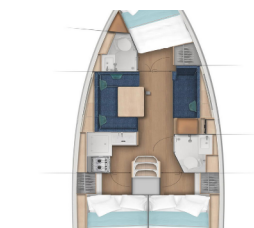

Yacht Base	ACI Marina Trogir, Croatia
Yacht ID	9590
Yacht Brands	Jeanneau
Yacht Name	Bright Elli
Production Year	2022
Length	37 Ft
Cabins	3
Berths	6 + 1
Max Persons	7
WC/Shower	2

DECK: Anchor, Bathing platform, Bimini top, Black ball, Bosun's chair (Safe seat)(boatswain's chair), Cockpit table, Cockpit/stern, outside shower, Dinghy, Electric anchor windlass, Fenders, Gangway, Ropes, Sprayhood, Swimming ladder, Teak cockpit, Water hose

SAILS: Electric winch

YACHT ELECTRICS: 12V Socket, 220V socket, Battery charger, Bilge pump - Electric, Heating, Inverter, Solar panels, Water heater

PRICE AND AVAILABILITY

Sun Odyssey 380 Bright Elli (2022)