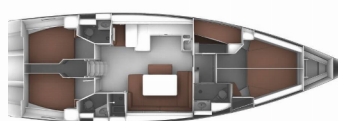

Allure Navis D.O.O. • Antuna Branka Šimića 33 • 21000 Split • Croatia

Phone: +385 95 502 0094

Phone 2: +385 99 844 2210

E-mail: info@allure-navis.com

Web: www.allure-navis.com