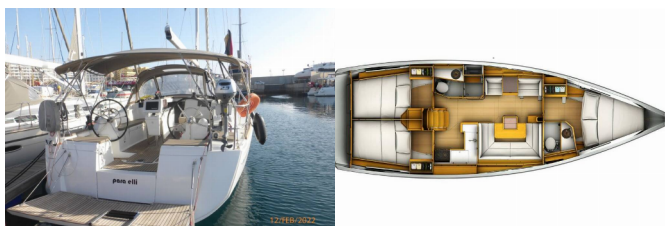

Yacht Base	Tenerife, San Miguel Marina, Spain
Yacht ID	9566
Yacht Brands	Jeanneau
Yacht Name	Para Elli
Production Year	2019
Length	42 Ft
Cabins	3
Berths	6
Max Persons	6
WC/Shower	2

DECK: Anchor, Bathing platform, Bimini top, Black ball, Bosun's chair (Safe seat)(boatswain's chair), Cockpit table, Cockpit/stern, outside shower, Dinghy, Electric anchor windlass, Fenders, Main Deck Compass, Ropes, Sprayhood, Swimming ladder, Teak cockpit, Water hose