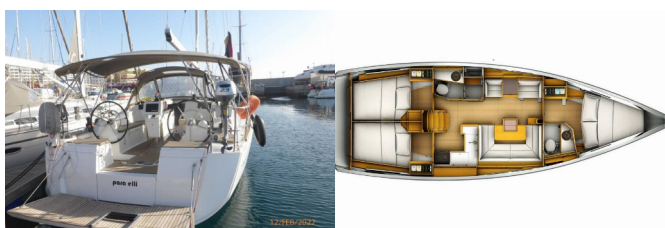

Yacht Base	Tenerife, San Miguel Marina, Spain
Yacht ID	9566
Yacht Brands	Jeanneau
Yacht Name	Para Elli
Production Year	2019
Length	42 Ft
Cabins	3
Berths	6
Max Persons	6
WC/Shower	2

DECK: Anchor, Bathing platform, Bimini top, Black ball, Bosun's chair (Safe seat)(boatswain's chair), Cockpit table, Cockpit/stern, outside shower, Dinghy, Electric anchor windlass, Fenders, Main Deck Compass, Ropes, Sprayhood, Swimming ladder, Teak cockpit, Water hose