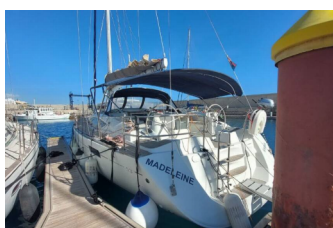

JEANNEAU 53

Madeleine (2011)

Allure Navis D.O.O. • Antuna Branka Šimića 33 • 21000 Split • Croatia

Phone: +385 95 502 0094

Phone 2: +385 99 844 2210

E-mail: info@allure-navis.com

Web: www.allure-navis.com

Yacht Base	Tenerife, San Miguel Marina, Spain
Yacht ID	9558
Yacht Brands	Jeanneau
Yacht Name	Madeleine
Production Year	2011
Length	53 Ft
Cabins	5
Berths	10
WC/Shower	3

DECK: Anchor, Bathing platform, Bimini top, Black ball, Bosun's chair (Safe seat)(boatswain's chair), Cockpit table, Cockpit/stern, outside shower, Dinghy, Electric anchor windlass, Fenders, Gangway, Ropes, Sprayhood, Swimming ladder, Teak cockpit, Teak deck, Water hose