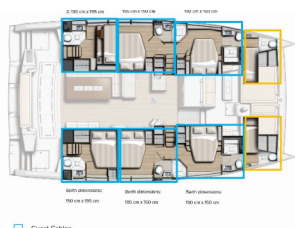

| | |
|------------------------|-------------------------|
| Yacht Base | Marina Kastela, Croatia |
| Yacht ID | 9547 |
| Yacht Brands | Catana |
| Yacht Name | Namaste Of Bali |
| Production Year | 2019 |
| Length | 55 Ft |
| Cabins | 6 |
| Berths | 12 |
| Max Persons | 12 |
| WC/Shower | 6 |

COMFORT: Beach towel, Bed linen, Cockpit cushions, Towels

DECK: Anchor, Bimini top, Cockpit/stern, outside shower, Fenders, Flybridge, Hydraulic lifting swimming platform, Teak cockpit

ENTERTAINMENT: LED submarine lights, Open-air cinema, Radio mp3 player, RIB, Snorkeling equipment, Stand up paddle (SUP), Starlink, TV, Wi-Fi Internet