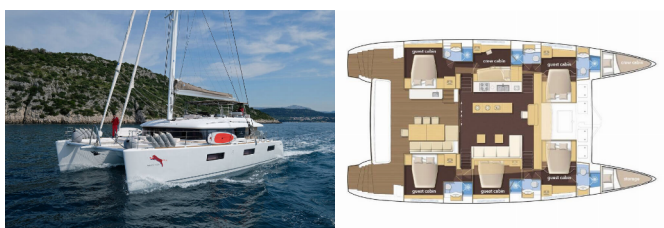

Yacht Base	Split, West Coast (Zapadna Obala), Croatia
Yacht ID	9545
Yacht Brands	Lagoon
Yacht Name	Adriatic Tiger
Production Year	2018
Length	62 Ft
Cabins	5
Berths	10
Max Persons	10
WC/Shower	5

COMFORT: Bathrobe, Beach towel, Bed linen, Cockpit cushions, Towels

DECK: Bathing platform, Bimini top, Boat hook, Cockpit fridge, Davit, Deck brush, Dinghy, Electric anchor windlass, Fenders, Flybridge, Fridge on flybridge, Fuel funnel, Gangway, Hydraulic lifting swimming platform, Plastic bucket, RIB 4,6m with console + 60 HP outboard, Spare anchor (Reserve, Auxiliary anchor), Swimming ladder, Teak cockpit, Teak deck, Teak on flybridge, Water hose, Winch handles