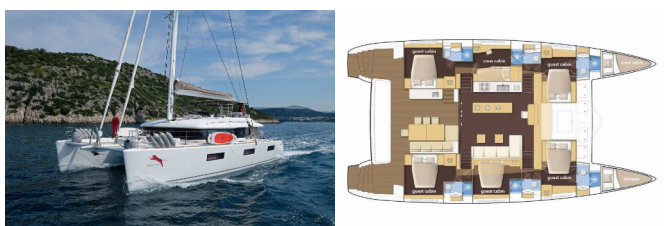

Yacht Base	Split, West Coast (Zapadna Obala), Croatia
Yacht ID	9545
Yacht Brands	Lagoon
Yacht Name	Adriatic Tiger
Production Year	2018
Length	62 Ft
Cabins	5
Berths	10
Max Persons	10
WC/Shower	5

COMFORT: Bathrobe, Beach towel, Bed linen, Cockpit cushions, Towels

DECK: Bathing platform, Bimini top, Boat hook, Cockpit fridge, Davit, Deck brush, Dinghy, Electric anchor windlass, Fenders, Flybridge, Fridge on flybridge, Fuel funnel, Gangway, Hydraulic lifting swimming platform, Plastic bucket, RIB 4,6m with console + 60 HP outboard, Spare anchor (Reserve, Auxiliary anchor), Swimming ladder, Teak cockpit, Teak deck, Teak on flybridge, Water hose, Winch handles