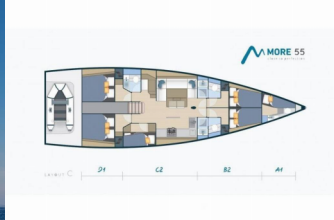

MORE 55

Lia Of Sweden (2016)

Allure Navis D.O.O. • Antuna Branka Šimića 33 • 21000 Split • Croatia

Phone: +385 95 502 0094

Phone 2: +385 99 844 2210

E-mail: info@allure-navis.com

Web: www.allure-navis.com

Yacht Base	Marina Kastela, Croatia
Yacht ID	9541
Yacht Brands	More Boats
Yacht Name	Lia Of Sweden
Production Year	2016
Length	55 Ft
Cabins	5 + 1
Berths	10 + 1 + 1
Max Persons	12
WC/Shower	3 + 1