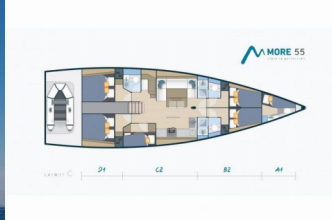

MORE 55

Lia Of Sweden (2016)

Allure Navis D.O.O. • Antuna Branka Šimića 33 • 21000 Split • Croatia

Phone: +385 95 502 0094

Phone 2: +385 99 844 2210

E-mail: info@allure-navis.com

Web: www.allure-navis.com

Yacht Base	Marina Kastela, Croatia
Yacht ID	9541
Yacht Brands	More Boats
Yacht Name	Lia Of Sweden
Production Year	2016
Length	55 Ft
Cabins	5 + 1
Berths	10 + 1 + 1
Max Persons	12
WC/Shower	3 + 1