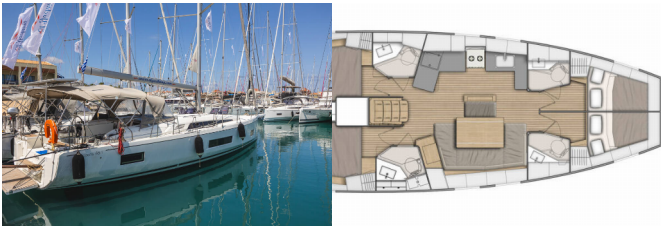

OCEANIS 46.1

Ellaida (2019)

Allure Navis D.O.O. • Antuna Branka Šimića 33 • 21000 Split • Croatia

Phone: +385 95 502 0094

Phone 2: +385 99 844 2210

E-mail: info@allure-navis.com

Web: www.allure-navis.com

Yacht Base	Lefkas, D-Marin, Greece
Yacht ID	953
Yacht Brands	Beneteau
Yacht Name	Ellaida
Production Year	2019
Length	48 Ft
Cabins	4
Berths	8 + 2
Max Persons	10
WC/Shower	4

COMFORT: Bed linen, Towels

DECK: Bathing platform, Bimini top, Cockpit table, Dinghy, Electric anchor windlass, Fenders, Mooring ropes, Outboard engine, Sprayhood, Swimming ladder, Winch handles

ENTERTAINMENT: Hi-Fi system, Outdoor speakers