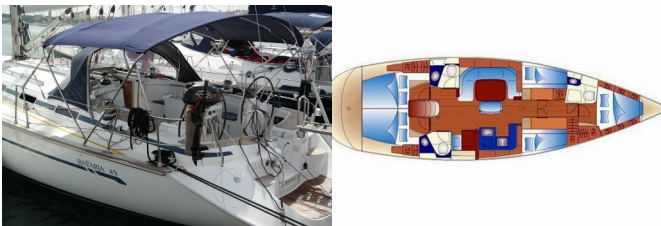

BAVARIA 49

Monelli (2003)

Allure Navis D.O.O. • Antuna Branka Šimića 33 • 21000 Split • Croatia

Phone: +385 95 502 0094

Phone 2: +385 99 844 2210

E-mail: info@allure-navis.com

Web: www.allure-navis.com

Yacht Base	Corfu, Gouvia Marina, Greece
Yacht ID	9529
Yacht Brands	Bavaria
Yacht Name	Monelli
Production Year	2003
Length	51 Ft
Cabins	5
Berths	10 + 1
WC/Shower	3

COMFORT: Cockpit cushions

DECK: Anchor, Bathing platform, Bimini top, Black ball, Bosun's chair (Safe seat)(boatswain's chair), Cockpit table, Cockpit/stern, outside shower, Dinghy, Electric anchor windlass, Fenders, Gangway, Ropes, Sprayhood, Swimming ladder, Teak deck, Water hose

ENTERTAINMENT: Indoor speakers, Outdoor speakers, Radio mp3 player

GALLEY: Freezer, Gas bottles, Gas cookers, Hot water, Kitchen utensils (Galley equipment, cutlery), Refrigerator, Stove

INTERIOR: Barometer, Clock, Yacht documents

NAVIGATION: AIS, Autopilot, Binoculars, Bow thruster, Compass, Echosounder/Depthsounder, Electronic sea charts, GPS chart plotter, Hand bearing compass, Harbour guides, List of lights, Log, Navigation/position Lights, Pilot book, Radar, Radar reflector, Speedometer (Speed log), Wind instrument/Anemometer, Windex

SAFETY: Black Water Tank, Distress flare box, Emergency tiller, EPIRB-Distress radio beacons, Fire extinguisher, First aid kit, Floating light, Fog horn, GMDSS - Global Maritime Distress and Safety System, Horseshoe lifebuoy, Inflatable life raft, Life belts (Safety harness), Set of tools, Torch, VHF radio

YACHT ELECTRICS: 12V Socket, 220V socket, Battery charger, Bilge pump - Electric, Heating, Water heater