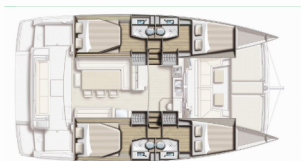

BALI 4.1

Kos 41.15 (2020)

Allure Navis D.O.O. • Antuna Branka Šimića 33 • 21000 Split • Croatia

Phone: +385 95 502 0094

Phone 2: +385 99 844 2210

E-mail: info@allure-navis.com

Web: www.allure-navis.com

Yacht Base	Lefkas Main Port, Greece
Yacht ID	9456
Yacht Brands	Catana
Yacht Name	Kos 41.15
Production Year	2020
Length	41 Ft
Cabins	4
Berths	8
WC/Shower	4

COMFORT: Bed linen, Towels

DECK: Anchor, Bathing platform, Bimini top, Bosun's chair (Safe seat)(boatswain's chair), Cockpit table, Cockpit/stern, outside shower, Dinghy, Electric anchor windlass, Sprayhood, Swimming ladder

ENTERTAINMENT: Radio CD mp3 player

GALLEY: Gas bottles, Hot water, Kitchen utensils (Galley equipment, cutlery), NESPRESSO coffee machine, Refrigerator, Stove

NAVIGATION: Autopilot, Binoculars, Compass, Echosounder/Depthsounder, Electronic sea charts, GPS, GPS chart plotter, Hand bearing compass, Harbour guides, Navigation/position Lights, Pilot book, Wind instrument/Anemometer

SAFETY: Distress flare box, Emergency tiller, EPIRB-Distress radio beacons, First aid kit, Floating light, Horseshoe lifebuoy, Inflatable life raft, Life jackets, Set of tools, Torch, VHF radio

SAILS: Electric winch

YACHT ELECTRICS: 12V Socket, 220V socket, Air Conditioning, Battery charger, Bilge pump - Electric, Solar panels