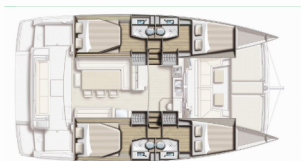

BALI 4.1

Kos 41.15 (2020)

Allure Navis D.O.O. • Antuna Branka Šimića 33 • 21000 Split • Croatia

Phone: +385 95 502 0094

Phone 2: +385 99 844 2210

E-mail: info@allure-navis.com

Web: www.allure-navis.com

Yacht Base	Lefkas Main Port, Greece
Yacht ID	9456
Yacht Brands	Catana
Yacht Name	Kos 41.15
Production Year	2020
Length	41 Ft
Cabins	4
Berths	8
WC/Shower	4

COMFORT: Bed linen, Towels

DECK: Anchor, Bathing platform, Bimini top, Bosun's chair (Safe seat)(boatswain's chair), Cockpit table, Cockpit/stern, outside shower, Dinghy, Electric anchor windlass, Sprayhood, Swimming ladder