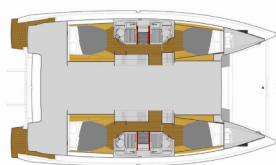

Allure Navis D.O.O. • Antuna Branka Šimića 33 • 21000 Split • Croatia

Phone: +385 95 502 0094

Phone 2: +385 99 844 2210

E-mail: info@allure-navis.com

Web: www.allure-navis.com