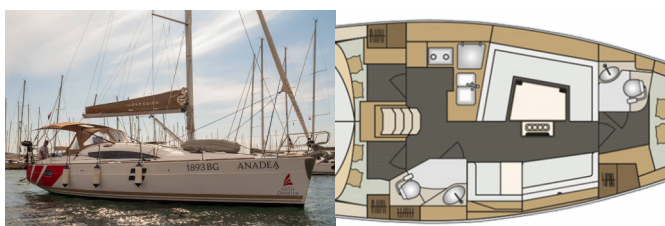

Yacht Base	Marina Kornati, Biograd, Croatia
Yacht ID	939
Yacht Brands	Elan Marine
Yacht Name	Anadea
Production Year	2017
Length	39 Ft
Cabins	3
Berths	6 + 2
WC/Shower	2

DECK: Bathing platform, Bimini top, Cockpit table, Cockpit/stern, outside shower, Dinghy, Electric anchor windlass, Sprayhood, Swimming ladder

ENTERTAINMENT: LCD TV, Radio CD mp3 player + USB, Bluetooth, Radio/iPod/iPhone dock station + USB

GALLEY: Hot water, Refrigerator

INTERIOR: Foldable table

NAVIGATION: Autopilot, Bow thruster, Folding propeller, GPS chart plotter, GPS chart plotter - cockpit, Nautical charts, Pilot book