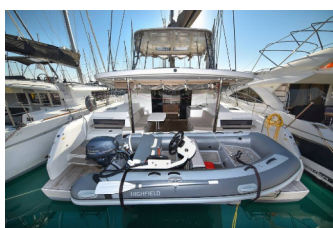

<b>Yacht Base</b>	Sukosan, D-Marin Dalmacija Marina, Croatia
<b>Yacht ID</b>	9344
<b>Yacht Brands</b>	Lagoon
<b>Yacht Name</b>	Lux
<b>Production Year</b>	2021
<b>Length</b>	48 Ft
<b>Cabins</b>	6 + 1
<b>Berths</b>	12 + 1 + 1
<b>WC/Shower</b>	6

**DECK:** Bathing platform, Bimini top, Cockpit fridge, Dinghy with outboard engine, Flybridge, Flybridge camera, Hard Top Bimini, Hydraulic lifting swimming platform, Swimming ladder, Teak cockpit

**ENTERTAINMENT:** Fusion radio, Outdoor speakers, TV, Wi-Fi Internet

**SAFETY:** VHF radio

**SAILS:** Lazy bag

**YACHT ELECTRICS:** Air Conditioning, Generator, Inverter, USB sockets, Watermaker - desalinator