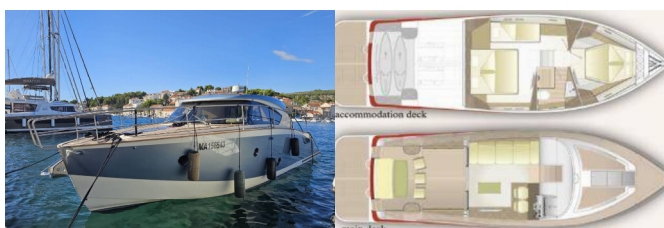

BRIONI 44

Brioni (2012)

Allure Navis D.O.O. • Antuna Branka Šimića 33 • 21000 Split • Croatia

Phone: +385 95 502 0094

Phone 2: +385 99 844 2210

E-mail: info@allure-navis.com

Web: www.allure-navis.com

Yacht Base	ACI Marina Split, Croatia
Yacht ID	9318
Yacht Brands	Brioni Yachts
Yacht Name	Brioni
Production Year	2012
Length	43 Ft
Cabins	2
Berths	4 + 1
WC/Shower	1

COMFORT: Sunshades

DECK: Bathing platform, Cockpit table, Cockpit/stern, outside shower, Dinghy, Electric anchor windlass, Hard Top Bimini, Outboard engine, Teak cockpit

ENTERTAINMENT: Radio CD player, USB, AUX input, TV, TV antenna, Wi-Fi Internet