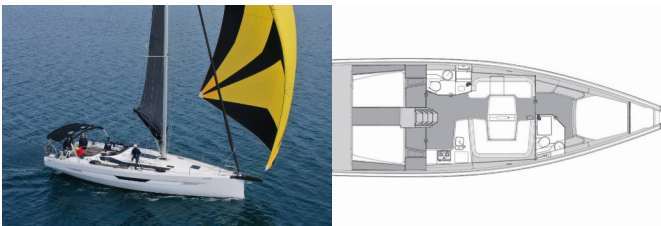

ELAN E6

Sailing Grace (2025)

Allure Navis D.O.O. • Antuna Branka Šimića 33 • 21000 Split • Croatia

Phone: +385 95 502 0094

Phone 2: +385 99 844 2210

E-mail: info@allure-navis.com

Web: www.allure-navis.com

Yacht Base	Marina Kornati, Biograd, Croatia
Yacht ID	9302
Yacht Brands	Elan Marine
Yacht Name	Sailing Grace
Production Year	2025
Length	50 Ft
Cabins	3
Berths	6 + 2
WC/Shower	2

COMFORT: Cockpit cushions

DECK: Anchor with chain, Bathing platform, Bimini top, Cockpit table, Cockpit/stern, outside shower, Deck lights, Electric anchor windlass, Fenders, Mooring ropes, Round/globular fender, Sprayhood, Spring line, Winch handles