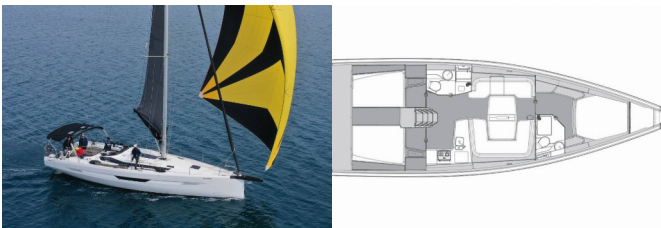

ELAN E6

Sailing Grace (2025)

Allure Navis D.O.O. • Antuna Branka Šimića 33 • 21000 Split • Croatia

Phone: +385 95 502 0094

Phone 2: +385 99 844 2210

E-mail: info@allure-navis.com

Web: www.allure-navis.com

Yacht Base	Marina Kornati, Biograd, Croatia
Yacht ID	9302
Yacht Brands	Elan Marine
Yacht Name	Sailing Grace
Production Year	2025
Length	50 Ft
Cabins	3
Berths	6 + 2
WC/Shower	2

COMFORT: Cockpit cushions

DECK: Anchor with chain, Bathing platform, Bimini top, Cockpit table, Cockpit/stern, outside shower, Deck lights, Electric anchor windlass, Fenders, Mooring ropes, Round/globular fender, Sprayhood, Spring line, Winch handles