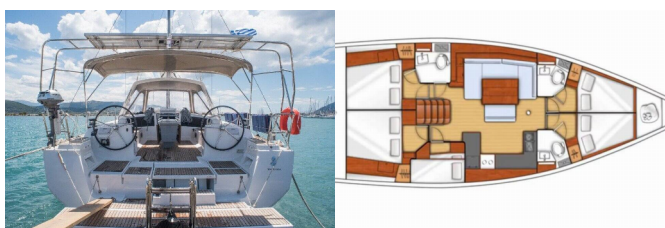

OCEANIS 48

Don Quixote (2015)

Allure Navis D.O.O. • Antuna Branka Šimića 33 • 21000 Split • Croatia

Phone: +385 95 502 0094

Phone 2: +385 99 844 2210

E-mail: info@allure-navis.com

Web: www.allure-navis.com

Yacht Base	Port Of Avdira, Greece
Yacht ID	9291
Yacht Brands	Beneteau
Yacht Name	Don Quixote
Production Year	2015
Length	48 Ft
Cabins	5
Berths	10
WC/Shower	3

COMFORT: Cockpit cushions

DECK: Anchor, Bimini top, Cockpit/stern, outside shower, Deck brush, Dinghy, Electric anchor windlass, Fenders, Folding cockpit table, Plastic bucket, Sprayhood

ENTERTAINMENT: Fusion radio, Outdoor speakers, USB