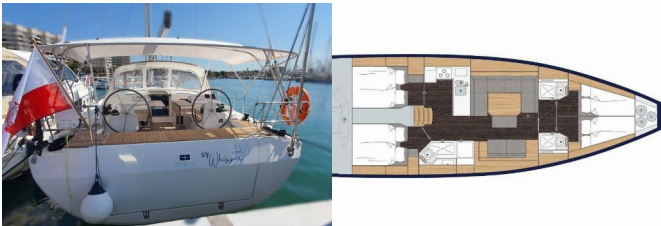

BAVARIA C45

Whisper (2020)

Allure Navis D.O.O. • Antuna Branka Šimića 33 • 21000 Split • Croatia

Phone: +385 95 502 0094

Phone 2: +385 99 844 2210

E-mail: info@allure-navis.com

Web: www.allure-navis.com

Yacht Base	Mallorca, Cala D`or, Spain
Yacht ID	9281
Yacht Brands	Bavaria
Yacht Name	Whisper
Production Year	2020
Length	46 Ft
Cabins	4
Berths	8 + 2
WC/Shower	3

COMFORT: Beach towel, Bed linen, Cockpit cushions

DECK: Anchor chain counter, Bimini top, Cockpit grill, Cockpit/stern, outside shower, Dinghy, Electric anchor windlass, Hydraulic lifting swimming platform, Sprayhood, Swimming ladder, Teak deck