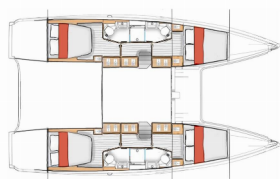

EXCESS 13

One Journey (2026)

Allure Navis D.O.O. • Antuna Branka Šimića 33 • 21000 Split • Croatia

Phone: +385 95 502 0094

Phone 2: +385 99 844 2210

E-mail: info@allure-navis.com

Web: www.allure-navis.com

Yacht Base	Athens, Alimos Marina, Greece
Yacht ID	9206
Yacht Brands	Excess
Yacht Name	One Journey
Production Year	2026
Length	43 Ft
Cabins	4 + 2
Berths	8 + 2 + 2
Max Persons	12
WC/Shower	4 + 1

COMFORT: Cockpit cushions

DECK: Bimini top, Dinghy, Dinghy with outboard engine, Outboard engine, Sprayhood

ENTERTAINMENT: FUSION sound system, Radio

GALLEY: Refrigerator

INTERIOR: Convertible table in salon, Electric fans, Electric toilet

NAVIGATION: Autopilot, GPS chart plotter

SAILS: Electric winch

YACHT ELECTRICS: Air Conditioning, Generator, Inverter, Solar panels, Watermaker - desalinator

PRICE AND AVAILABILITY

Excess 13 One Journey (2026)