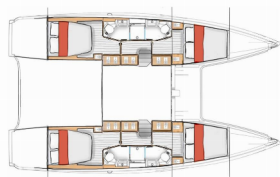

EXCESS 13

One Journey (2026)

Allure Navis D.O.O. • Antuna Branka Šimića 33 • 21000 Split • Croatia

Phone: +385 95 502 0094

Phone 2: +385 99 844 2210

E-mail: info@allure-navis.com

Web: www.allure-navis.com

Yacht Base	Athens, Alimos Marina, Greece
Yacht ID	9206
Yacht Brands	Excess
Yacht Name	One Journey
Production Year	2026
Length	43 Ft
Cabins	4 + 2
Berths	8 + 2 + 2
Max Persons	12
WC/Shower	4 + 1

COMFORT: Cockpit cushions

DECK: Bimini top, Dinghy, Dinghy with outboard engine, Outboard engine, Sprayhood

ENTERTAINMENT: FUSION sound system, Radio

GALLEY: Refrigerator

INTERIOR: Convertible table in salon, Electric fans, Electric toilet