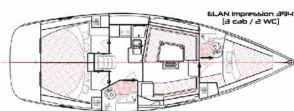

ELAN 394 IMPRESSION

Thalia (2011)

Allure Navis D.O.O. • Antuna Branka Šimića 33 • 21000 Split • Croatia

Phone: +385 95 502 0094

Phone 2: +385 99 844 2210

E-mail: info@allure-navis.com

Web: www.allure-navis.com

DECK: Bimini top, Cockpit/stern, outside shower, Dinghy with outboard engine, Folding cockpit table, Hydraulic lifting swimming platform, Sprayhood

ENTERTAINMENT: CD/MP3/USB player, Outdoor speakers

GALLEY: Hot water, Refrigerator

INTERIOR: Lowerable salon table

NAVIGATION: Autopilot, GPS chart plotter, Wind instrument/Anemometer

SAFETY: Black Water Tank

YACHT ELECTRICS: 12V Socket, 220V socket, Batteries, Shore connection 220 V, Shore power cable, Solar panels

Yacht Base Corfu, Gouvia Marina, Greece

Yacht ID 9145

Yacht Brands Elan Marine

Yacht Name Thalia

Production Year 2011

Length 39 Ft

Cabins 3

Berths 6 + 2

Max Persons 8

WC/Shower 2