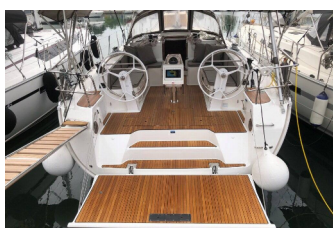

Web: [www.allure-navis.com](http://www.allure-navis.com)

<b>Yacht Base</b>	Kos, Kos Marina, Greece
<b>Yacht ID</b>	9105
<b>Yacht Brands</b>	Bavaria
<b>Yacht Name</b>	Michael
<b>Production Year</b>	2020
<b>Length</b>	47 Ft
<b>Cabins</b>	4
<b>Berths</b>	8 + 1
<b>Max Persons</b>	9
<b>WC/Shower</b>	3

**COMFORT:** Cockpit cushions

**DECK:** Anchor, Bimini top, Cockpit/stern, outside shower, Deck brush, Dinghy, Electric anchor windlass, Fenders, Folding cockpit table, Plastic bucket, Sprayhood

**ENTERTAINMENT:** Fusion radio, Outdoor speakers, USB