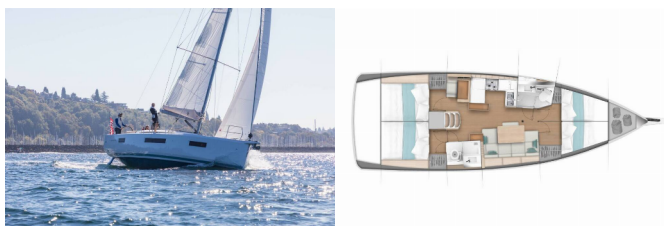

SUN ODYSSEY 440

Loleta (2020)

Allure Navis D.O.O. • Antuna Branka Šimića 33 • 21000 Split • Croatia

Phone: +385 95 502 0094

Phone 2: +385 99 844 2210

E-mail: info@allure-navis.com

Web: www.allure-navis.com

Yacht Base	Lefkas, D-Marin, Greece
Yacht ID	9101
Yacht Brands	Jeanneau
Yacht Name	Loleta
Production Year	2020
Length	43 Ft
Cabins	4
Berths	8
WC/Shower	2

COMFORT: Blankets, Pillows, Sheets, Towels

DECK: Anchor with chain, Bilge pump - Mechanic, Bimini top, Black conus, Boat hook, Bosun's chair (Safe seat)(boatswain's chair), Cockpit table, Cockpit/stern, outside shower, Deck brush, Dinghy, Dinghy (byboat) pump, Electric anchor windlass, Fenders, Fuel funnel, Gangway, Jerry cans for diesel, Mooring ropes, Plastic bucket, Sprayhood, Swimming ladder, Teak cockpit, Water hose, Winch handles