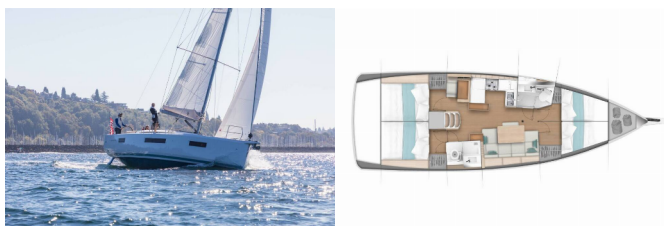

SUN ODYSSEY 440

Loleta (2020)

Allure Navis D.O.O. • Antuna Branka Šimića 33 • 21000 Split • Croatia

Phone: +385 95 502 0094

Phone 2: +385 99 844 2210

E-mail: info@allure-navis.com

Web: www.allure-navis.com

Yacht Base	Lefkas, D-Marin, Greece
Yacht ID	9101
Yacht Brands	Jeanneau
Yacht Name	Loleta
Production Year	2020
Length	43 Ft
Cabins	4
Berths	8
WC/Shower	2

COMFORT: Blankets, Pillows, Sheets, Towels

DECK: Anchor with chain, Bilge pump - Mechanic, Bimini top, Black conus, Boat hook, Bosun's chair (Safe seat)(boatswain's chair), Cockpit table, Cockpit/stern, outside shower, Deck brush, Dinghy, Dinghy (byboat) pump, Electric anchor windlass, Fenders, Fuel funnel, Gangway, Jerry cans for diesel, Mooring ropes, Plastic bucket, Sprayhood, Swimming ladder, Teak cockpit, Water hose, Winch handles

ENTERTAINMENT: Outdoor speakers, Radio CD player

GALLEY: Broom and dustpan, Coffee pot, Gas bottles, Hot water, Kitchen utensils (Galley equipment, cutlery), Oven, Refrigerator, Stove, Water pump

INTERIOR: Barometer, Bilge pump handle, Clock, Clothes hangers

NAVIGATION: Autopilot, Binoculars, Bow thruster, Compass, Divider, nautic chart, GPS chart plotter, Hand bearing compass, Log, Speed, Depth- echo sounder, Nautical charts, Parallel ruler, Pilot book, Radar reflector, Wind instrument/Anemometer

SAFETY: Automatic light, Distress flare box, Emergency tiller, EPIRB-Distress radio beacons, Fire extinguisher, First aid kit, Fog horn, Horseshoe lifebuoy, Life belts (Safety harness), Life jacket (children), Life jackets, Liferaft, Oars (Paddles), Repair kit, Search light, Set of tools, VHF radio

YACHT ELECTRICS: Battery charger, DSC station, Shore connection 220 V, Solar panels, WC pump