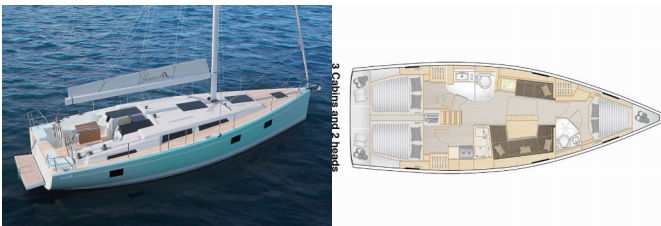

HANSE 418

Azur (2019)

Allure Navis D.O.O. • Antuna Branka Šimića 33 • 21000 Split • Croatia

Phone: +385 95 502 0094

Phone 2: +385 99 844 2210

E-mail: info@allure-navis.com

Web: www.allure-navis.com

Yacht Base	Lavrion, Main Port, Greece
Yacht ID	910
Yacht Brands	Hanse Yachts
Yacht Name	Azur
Production Year	2019
Length	41 Ft
Cabins	3
Berths	6 + 2
Max Persons	8
WC/Shower	2

COMFORT: Blankets, Pillows, Sheets, Towels

DECK: Anchor with chain, Bathing platform, Bimini top, Boat hook, Dinghy with outboard engine, Gangway, Spare anchor (Reserve, Auxiliary anchor), Sprayhood, Swimming ladder, Teak cockpit, Water hose, Winch handles