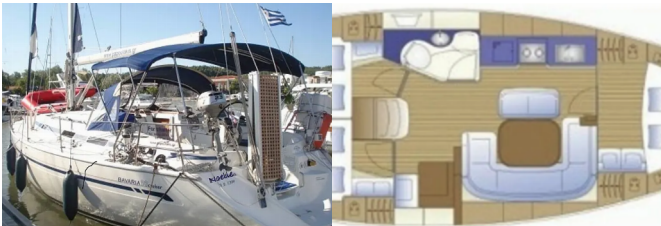

BAVARIA 38

Noelle (2005)

Allure Navis D.O.O. • Antuna Branka Šimića 33 • 21000 Split • Croatia

Phone: +385 95 502 0094

Phone 2: +385 99 844 2210

E-mail: info@allure-navis.com

Web: www.allure-navis.com

Yacht Base	Port Of Avdira, Greece
Yacht ID	9097
Yacht Brands	Bavaria
Yacht Name	Noelle
Production Year	2005
Length	39 Ft
Cabins	3
Berths	6
Max Persons	8
WC/Shower	1

DECK: Bimini top, Sprayhood

ENTERTAINMENT: Outdoor speakers, USB

GALLEY: Refrigerator

INTERIOR: Electric fans, Electric toilet

NAVIGATION: Autopilot, Bow thruster, GPS chart plotter

YACHT ELECTRICS: Heating, Inverter, Solar panels