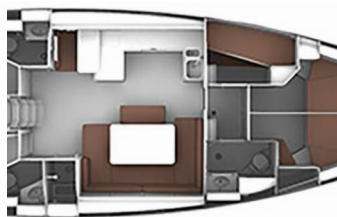

Yacht Base	Skiathos, Greece
Yacht ID	9083
Yacht Brands	Bavaria
Yacht Name	Oreo
Production Year	2015
Length	51 Ft
Cabins	5
Berths	10
WC/Shower	3

COMFORT: Cockpit cushions

DECK: Anchor, Bimini top, Cockpit/stern, outside shower, Deck brush, Dinghy, Electric anchor windlass, Fenders, Folding cockpit table, Plastic bucket, Sprayhood, Teak cockpit