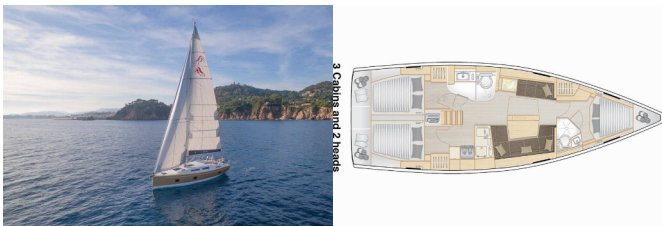

HANSE 418

Faro (2021)

Allure Navis D.O.O. • Antuna Branka Šimića 33 • 21000 Split • Croatia

Phone: +385 95 502 0094

Phone 2: +385 99 844 2210

E-mail: info@allure-navis.com

Web: www.allure-navis.com

Yacht Base	ACI Marina Trogir, Croatia
Yacht ID	9070
Yacht Brands	Hanse Yachts
Yacht Name	Faro
Production Year	2021
Length	41 Ft
Cabins	3
Berths	6 + 2
WC/Shower	2

COMFORT: Bed linen

DECK: Anchor Delta, Bathing platform, Bimini top, Cockpit table, Cockpit/stern, outside shower, Dinghy, Electric anchor windlass, Fenders, Sprayhood, Swimming ladder, Teak cockpit, Teak deck