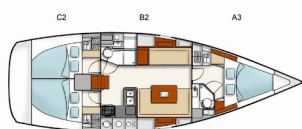

HANSE 400

Mara (2011)

Allure Navis D.O.O. • Antuna Branka Šimića 33 • 21000 Split • Croatia

Phone: +385 95 502 0094

Phone 2: +385 99 844 2210

E-mail: info@allure-navis.com

Web: www.allure-navis.com

Yacht Base	Trogir, Yachtclub Seget (Marina Baotić), Croatia
Yacht ID	9065
Yacht Brands	Hanse Yachts
Yacht Name	Mara
Production Year	2011
Length	40 Ft
Cabins	3
Berths	6 + 1
WC/Shower	1

COMFORT: Cockpit cushions

DECK: Bimini top, Bosun's chair (Safe seat)(boatswain's chair), Cockpit table, Cockpit/stern, outside shower, Electric anchor windlass, Gangway, Main Deck Compass, Sprayhood

ENTERTAINMENT: Mobile phone, Radio CD mp3 player

GALLEY: Coffee machine, Gas cookers, Hot water, Kitchen utensils (Galley equipment, cutlery), Oven, Refrigerator

INTERIOR: Electric toilet

NAVIGATION: Autopilot, Binoculars, Bow thruster, Echosounder/Depthsounder, GPS chart plotter - cockpit, Hand bearing compass, List of lights, Navigation (Nautical) charts and nautical guide, Navigation/position Lights, Pilot book, Wind instrument/Anemometer, Windex

SAFETY: Black Water Tank, First aid kit, Floating light, Horseshoe lifebuoy, Life belts (Safety harness), Life jackets, Set of tools, VHF radio

SAILS: Electric halyard winch

YACHT ELECTRICS: 12V Socket, 220V socket, Battery charger, Bilge pump - Electric, Heating, Inverter