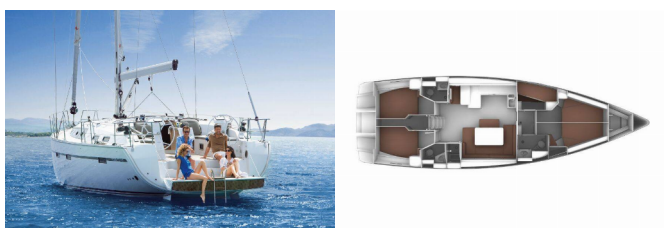

Web: [www.allure-navis.com](http://www.allure-navis.com)

<b>Yacht Base</b>	Athens, Alimos Marina, Greece
<b>Yacht ID</b>	906
<b>Yacht Brands</b>	Bavaria
<b>Yacht Name</b>	Thalassa
<b>Production Year</b>	2019
<b>Length</b>	51 Ft
<b>Cabins</b>	5
<b>Berths</b>	10 + 2
<b>Max Persons</b>	12
<b>WC/Shower</b>	3

**ADDITIONAL:** Flag

**COMFORT:** Blankets, Pillows

**DECK:** Anchor with chain, Bathing platform, Bimini top, Boat hook, Bosun's chair (Safe seat)(boatswain's chair), Cockpit/stern, outside shower, Dinghy, Electric anchor windlass, Floating rope, Gangway, Gasoline, Main anchor, Main Deck Compass, Mooring ropes, Repair box for dinghy, Reserve motor oil, Spare anchor (Reserve, Auxiliary anchor), Sprayhood