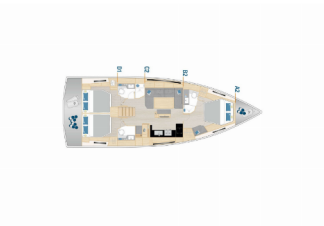

HANSE 460

SeaLaVie (2026)

Allure Navis D.O.O. • Antuna Branka Šimića 33 • 21000 Split • Croatia

Phone: +385 95 502 0094

Phone 2: +385 99 844 2210

E-mail: info@allure-navis.com

Web: www.allure-navis.com

Yacht Base	Lefkas, D-Marin, Greece
Yacht ID	9047
Yacht Brands	Hanse Yachts
Yacht Name	SeaLaVie
Production Year	2026
Length	48 Ft
Cabins	3
Berths	6 + 2
Max Persons	8
WC/Shower	3

COMFORT: Cockpit cushions

DECK: Bimini top, Black ball, Boat hook, Bosun's chair (Safe seat)(boatswain's chair), Dinghy with outboard engine, Gangway, Sprayhood, Swimming ladder

ENTERTAINMENT: Indoor speakers, Outdoor speakers, Radio CD player