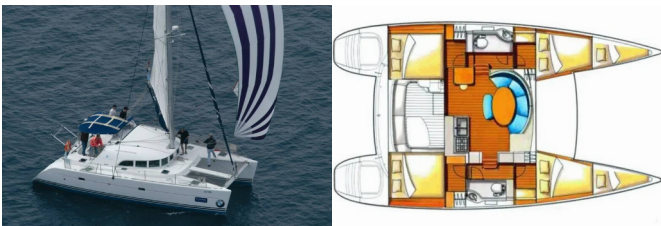

Web: [www.allure-navis.com](http://www.allure-navis.com)

<b>Yacht Base</b>	Marina Kornati, Biograd, Croatia
<b>Yacht ID</b>	9038
<b>Yacht Brands</b>	Lagoon
<b>Yacht Name</b>	Queen Mia
<b>Production Year</b>	2017
<b>Length</b>	38 Ft
<b>Cabins</b>	4 + 2
<b>Berths</b>	8 + 2 + 2
<b>WC/Shower</b>	2

**COMFORT:** Bed linen, Cockpit cushions, Towels

**DECK:** Bimini top, Cockpit table, Cockpit/stern, outside shower, Dinghy, Electric anchor windlass, Gangway, Outboard engine, Sprayhood, Teak cockpit

**ENTERTAINMENT:** Outdoor speakers, Radio CD player, Stand up paddle (SUP), TV, Wi-Fi Internet

**SAFETY:** VHF radio

**SAILS:** Dacron square top main sail

**YACHT ELECTRICS:** Air Conditioning, Battery charger, Bilge pump - Electric, Heating, Inverter, Shore connection 220 V, Solar panels